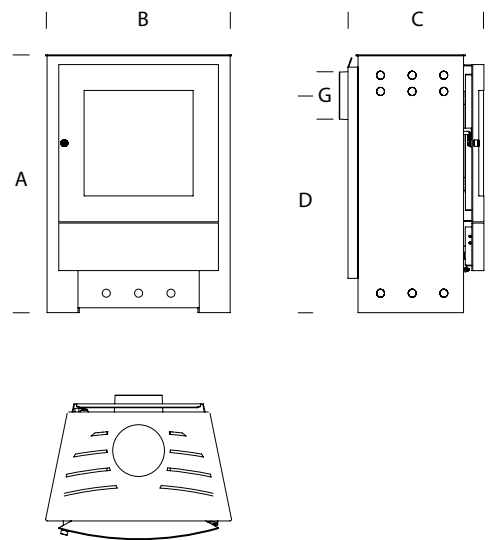

The soft contours of the R model give it an elegant simplicity which allows it to blend easily with any interior. Its sleek styling will make it an admired feature of your home, even when not alight.

The R exits in three sizes and outputs: the R23, R33 and R43. Each of the R models comes with either a graphite or alumat colored door.

R33 - Graphite

MODEL	R23	R33	R43
AxBxC (mm)	738x514x393	797x574x420	849x682x487
D (mm)	611	671	711
G Ø int. (mm)	150	150	180
Weight (kg)	104	108	155
Max. heat output (kW)	7	10	12,5
DIN heat output, nominal (kW)	6	8	10,5
Heating Capacity (m ³)*	75	100	130
Efficiency (%)	73	78	80
Emissions CO (%)	0,23	0,07	0,06
Δ Flue Gas Temp (°C)	204	250	240
Certification	CE / DIN	CE / DIN+	CE / DIN+
Max. log length (cm)	33	33	50

* Approximate heating capacity, based on average insulation
All models can be vented from either top or rear of the stove